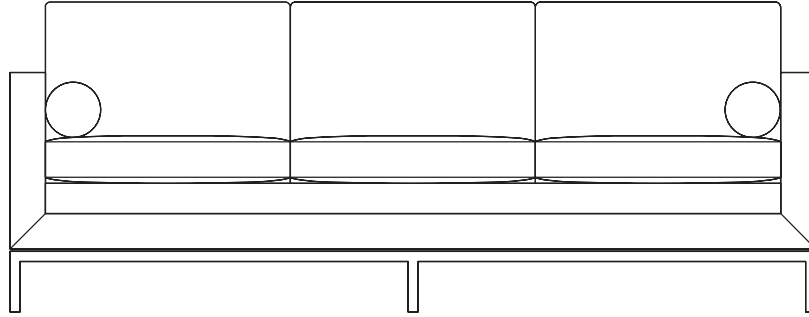

BAUHAUS SOFA
80W X 33D X 30.75H

HONNING.US

BAUHAUS SOFA

Dimensions: 65W X 33D X 30.75H, 17 SH, 23.75 AH
80W X 33D X 30.75H, 17 SH, 23.75 AH
91W X 33D X 30.75H, 17 SH, 23.75 AH

Materials: COM/COL
Bronze Patina on Steel

Designed by: Maxine Snider

Description: The Bauhaus Sofa's crisp base and precise weltless tailoring reference the clean modernist seating of the International Style.

SUGGESTED VARIATIONS

Stainless Steel or Bronze Base