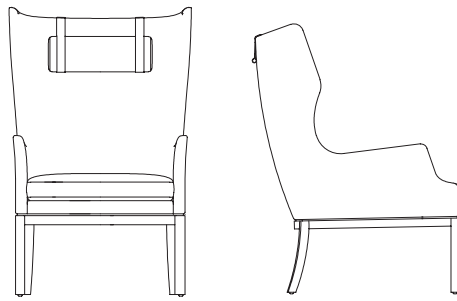

BRITTON LOUNGE CHAIR AND FOOTSTOOL
27.25W X 32.25D x 42.75H, 18"SH, 24"AH / 25.5W X 21D X 16H

HONNING.US

BRITTON LOUNGE CHAIR / BRITTON FOOTSTOOL

Dimensions: 27.25W X 32.25D X 42.75H, 18SH, 24AH
25W X 22D X 17.75H

Materials: COM/COL
Walnut

Designed by: Bridgette Buckley

Description: The origin of the wing-back chair dates to England in the 1600s, when they were first designed to shield the sitter from drafts, and to gather the heat from a fireplace. The Britton Lounge Chair and Footstool are meant to similarly offer a warm embrace, a place of respite and comfort. Its soft silhouette and handsome detailing bring a sense of calm and create a distinguished look in a room. Just right for good conversation, a good book, or a good view it can be used alone or paired around a fireplace or coffee table.