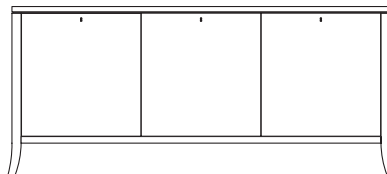

SUGGESTED VARIATIONS

Credenza

HONNING

3932 N. Elston Ave. Chicago, IL 60618
+1 773.654.3777 info@honning.us www.honning.us