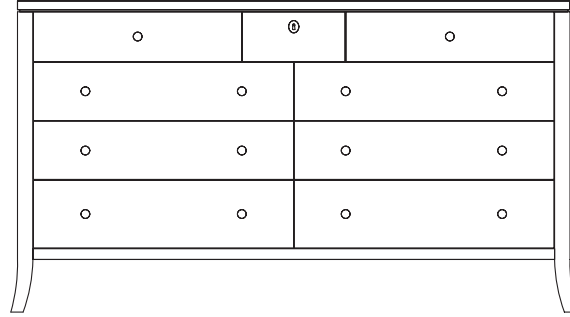

GRANDE BUREAU
63W X 22D X 35.5H

HONNING.US

GRANDE BUREAU

Dimensions: 63W X 22D X 35.5H

Materials: Cherry or Mahogany
Faux Ivory escutcheon with Brass keyhole
Dark Bronze pulls

Designed by: Maxine Snider

Description: Inspired by the commodious drawers of antique bureaus, the Grande Bureau redefines function with its classical proportions and formal details, combining luxuriously deep drawers, ivory escutcheon, and the witty leg of earlier pieces in the collection.