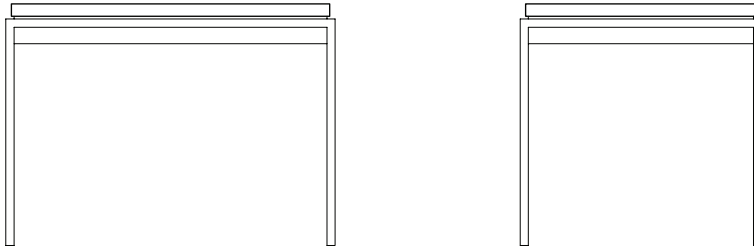

HUGO SIDE TABLE / HUGO COFFEE TABLE
22W X 30D X 22.25H / 54W X 30D X 17.25H / 60W X 30D X 17.25H

HONNING.US

HUGO SIDE TABLE / HUGO COFFEE TABLE

Dimensions: 22W X 30D X 22.25H
54W X 30D X 17.25H
60W X 30D X 17.25H

Materials: Ash, Quartered White Oak or Walnut
Bronze Patina on Steel

Designed by: Bridgette Buckley

Description: An extension of the Hugo series, the Hugo Side Table and Coffee Tables offer a clean and modern option to our collection of tables, expanding the series of designs fabricated with bronzed steel. Three standard sizes provide: a perfect companion to a sofa or lounge chair; or an anchor to complete a seating area. As always, requests for custom sized are welcomed.