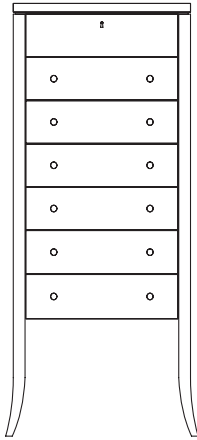

RIGHT BANK SEMAINIER
20.5W X 17.5D X 50H

HONNING.US

RIGHT BANK SEMAINIER

Dimensions: 20.5W X 17.5D X 50H

Materials: Cherry or Mahogany
Dark Bronze pulls and keyhole

Designed by: Maxine Snider

Description: The lean and luxurious Right Bank Semainier continues the tradition of Maxine Snider's classic bureaus, with a "drawer for each day" including one that locks. See our Grande Bureau, Salon Bureau, Dressing Stand, and Dining Stand.