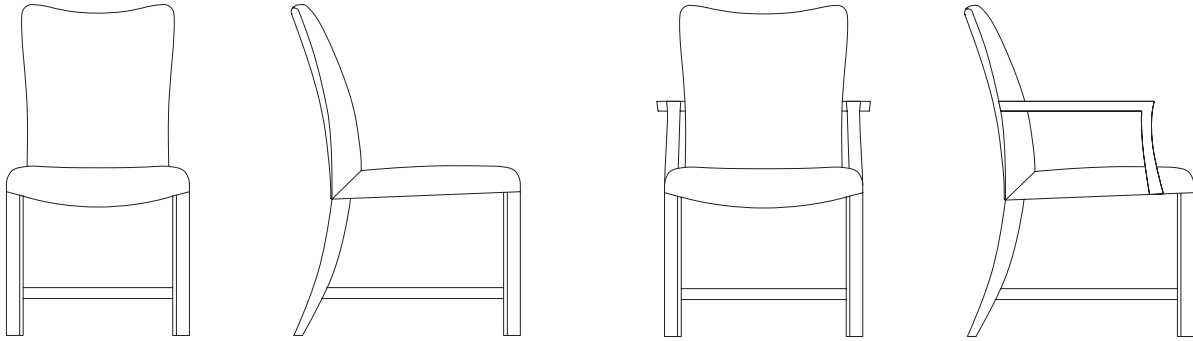

SAVANNAH SIDE CHAIR / SAVANNAH ARM CHAIR
21W X 26D X 38H / 25W X 26D X 38H

HONNING.US

SAVANNAH SIDE CHAIR / SAVANNAH ARM CHAIR

Dimensions: 21W X 26D X 38H, 19.5 SH
25W X 26D X 38H, 19.5 SH, 27 AH

Materials: COM/COL
Solid Walnut

Designed by: Maxine Snider

Description: The romantic Savannah Chair was conceived to offer both luxury and comfort at the dining table, although it is equally at ease as a desk or office chair, in a hotel lobby, or pulled up to larger seating pieces in a living room. Its sensual shape, generous upholstery, and interesting leg details combine to make a consummately elegant and versatile chair: comfortable, classic, and modern.