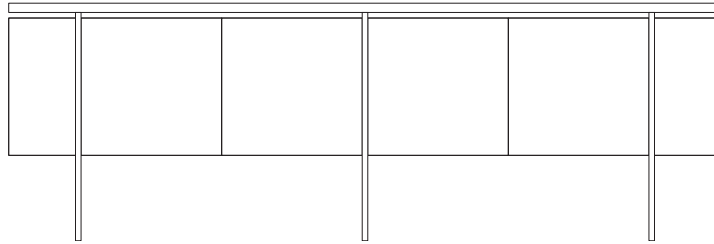

TOKYO CONSOLE
96W X 21.5D X 32H
MAXINE SNIDER INC.

TOKYO CONSOLE

Designer: Maxine Snider

Dimensions: 70W X 21.5D X 32H
84W X 21.5D X 32H
96W X 21.5D X 32H

Materials: Select Plain-sliced Ash or Walnut, Lacquer
Bronze Patina on Steel
Brushed or Polished Stainless Steel

Description: Mies van der Rohe's well-worn quote, "God is in the details," aptly captures the sensibility of the polished and urbane Tokyo Console. A closer look at this deceptively simple piece reveals its defined leg structure, floating top with solid edge, and precise interior fittings. Available in a variety of sizes and materials, the spare but spirited Tokyo Console does more with less.