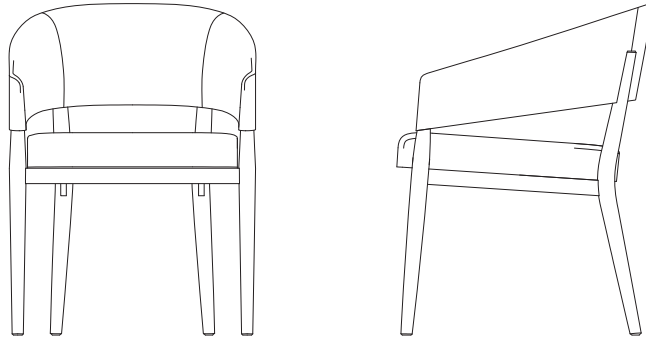

**VERA CHAIR**  
22W X 23D X 29.75H

HONNING.US

## VERA CHAIR

Dimensions: 22W X 23D X 29.75H, 18SH

Materials: COM/COL  
Oak or Walnut

Designed by: Bridgette Buckley

Description: The Vera Chair is inspired by the designs of the great Danish Masters and given a fresh update. The contoured tight upholstery, dynamic lines and sinuous woodwork along with its extraordinary comfort makes it a dining chair well suited for lingering dinners. It serves as a wonderful desk or pull up chair as well. Vera means “true, real, genuine”, and this piece adds a truly special element to any interior.